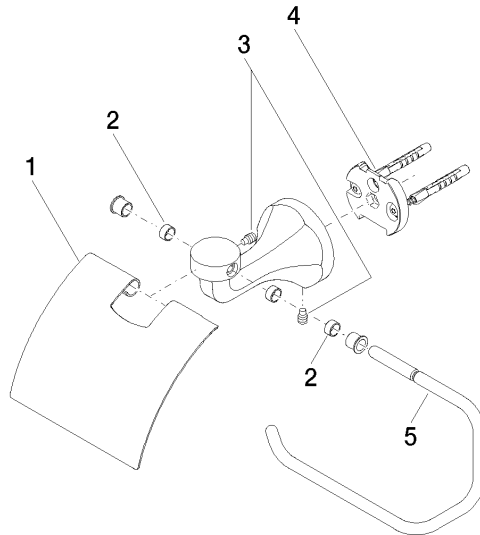

83 510 361

- width 145mm
- height 90 mm
- 150mm projection

|   |                              |               |
|---|------------------------------|---------------|
|  | Chrome                       | 83 510 361-00 |
|  | Brushed Platinum             | 83 510 361-06 |
|  | Platinum                     | 83 510 361-08 |
|  | Durabass (23kt Gold)         | 83 510 361-09 |
|  | Brushed Durabass (23kt Gold) | 83 510 361-28 |
|  | Brushed Dark Platinum        | 83 510 361-99 |

83 510 361

mm [inches]

83 510 361

Parts for other finishes can be found here: Brushed Platinum

**Spare parts list**

| No. | Item Number        | Name       | Quantity used | Delivery time |
|-----|--------------------|------------|---------------|---------------|
| 1   | 08 11 02 508-00    | lid        | 1             | 10            |
| 2   | 08 18 40 505 90    | sleeve     | 2             | 2             |
| 3   | 04 31 11 140 00 90 | pin        | 2             | 2             |
| 4   | 05 17 97 507 00 90 | fixing set | 1             | 2             |
| 5   | 08 18 70 501-00    | bow        | 1             | 10            |