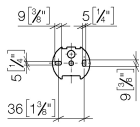

83 510 361

- width 145mm
- height 90 mm
- 150mm projection

|   |                              |               |
|---|------------------------------|---------------|
|  | Chrome                       | 83 510 361-00 |
|  | Brushed Platinum             | 83 510 361-06 |
|  | Platinum                     | 83 510 361-08 |
|  | Durabass (23kt Gold)         | 83 510 361-09 |
|  | Brushed Durabass (23kt Gold) | 83 510 361-28 |
|  | Brushed Dark Platinum        | 83 510 361-99 |

83 510 361

mm [inches]

83 510 361

Parts for other finishes can be found here: Brushed Platinum

**Spare parts list**

| No. | Item Number        | Name       | Quantity used | Delivery time |
|-----|--------------------|------------|---------------|---------------|
| 1   | 08 11 02 508-00    | lid        | 1             | 10            |
| 2   | 08 18 40 505 90    | sleeve     | 2             | 2             |
| 3   | 04 31 11 140 00 90 | pin        | 2             | 2             |
| 4   | 05 17 97 507 00 90 | fixing set | 1             | 2             |
| 5   | 08 18 70 501-00    | bow        | 1             | 10            |